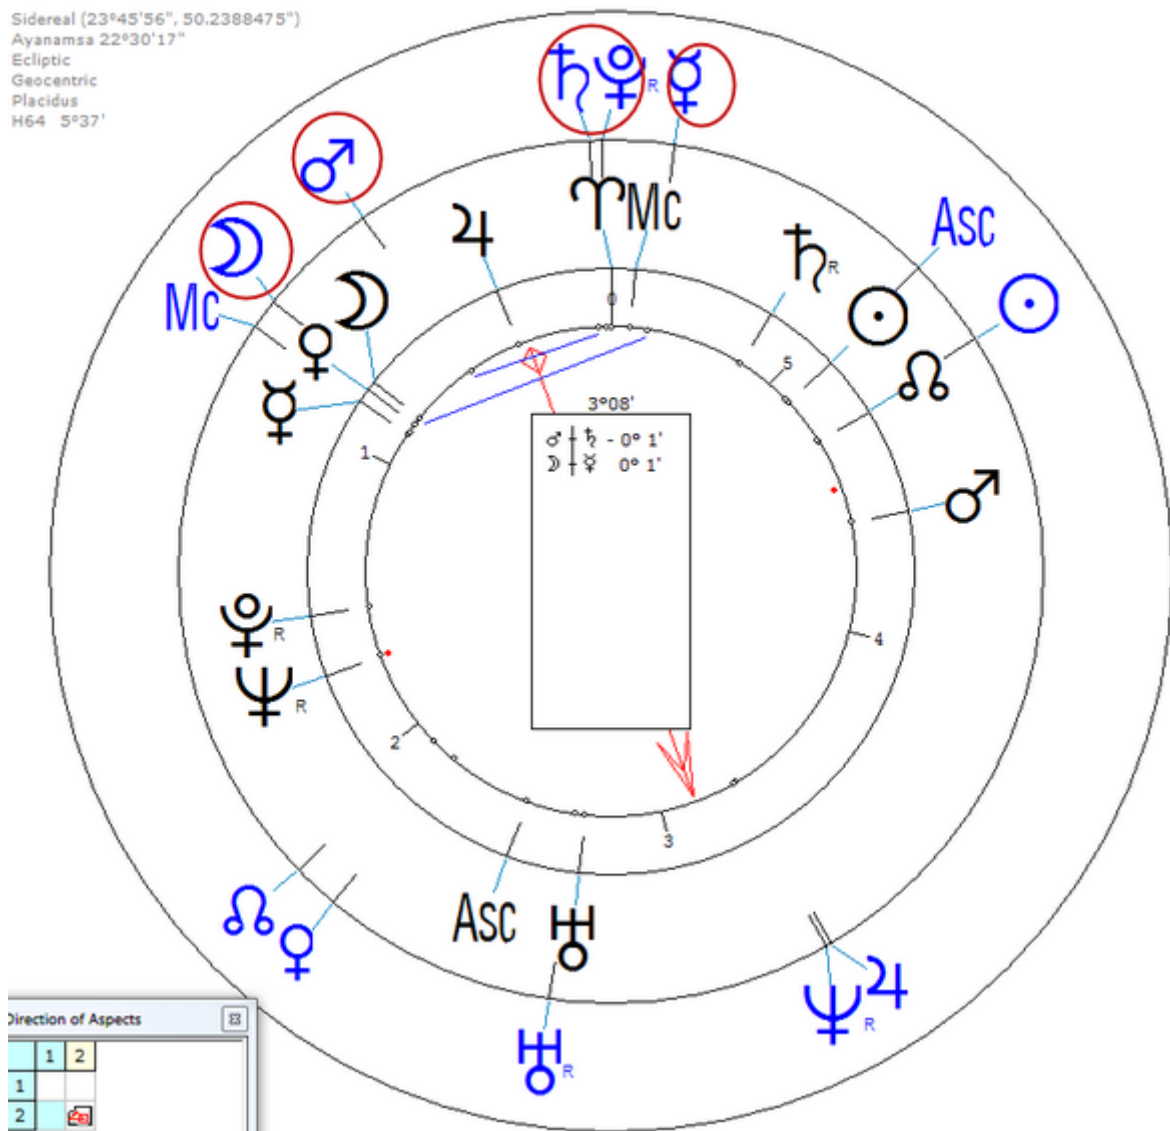

Mittelholzer, Edgar

16 December 1909 at 02:00 (= 02:00 AM)New Amsterdam, Guyana,
6n15, 57w31

Guyanese novelist.

<https://www.astro.com/astro-databank/Mittelholzer,_Edgar>

Mittelholzer committed suicide near Farnham, Surrey, England, on 5 May 1965.

Lunar Return (Harmonic 64)

Lunar ☾/♀ = Lunar ♂/♁

Mittelholzer, Edgar
16 December 1909 Thu 2:00 (GMT-3:50:04) 6n15 57w31
New Amsterdam, Guyana

Sidereal (23°45'56", 50.2388475")
Ayanamsa 22°30'17"
Ecliptic
Geocentric
Placidus
H64 5°37'